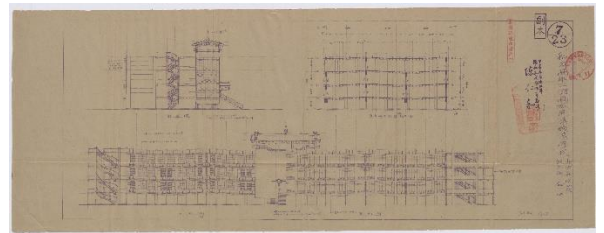

- 12.2 三信家商波浪大樓 (1963) · 陳仁和設計 · 建築圖 · 1963 或之前 · 圖片◎國立臺灣博物館 ·

Wave Building, San Sin High School of Commerce and Home Economics (1963), designed by Chen Ren-He. Architectural drawing, 1963 or before. Image © National Taiwan Museum.