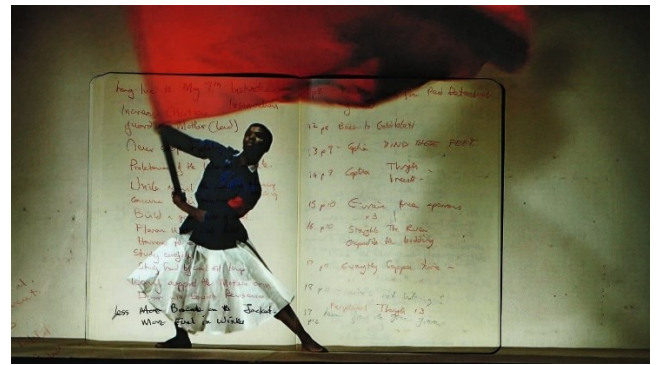

6.
  William Kentridge, *Notes Towards a Model Opera* (still),
  2015, three channel HD film installation, 11min 14sec.
  © William Kentridge. Courtesy of the artist and Taipei Fine
  Arts Museum.