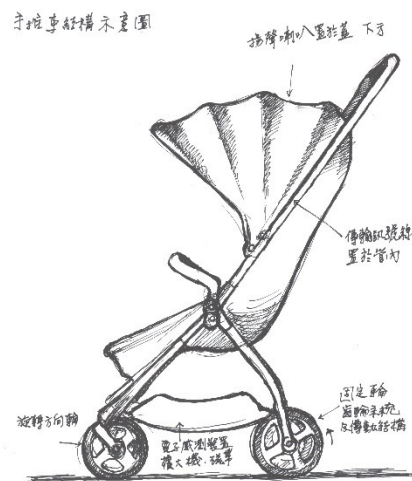

12.

Asian Gouache Painting in Taiwan (tentative)

Lu Yun-Sheng, *Pear Espalier*, 1934, Asian gouache on silk, 207 x 125.5 cm, collection of Taipei Fine Arts Museum. © Taipei Fine Arts Museum. Courtesy of the artist and Taipei Fine Arts Museum.

13.

Hsu Yu-Jen: A Retrospective (tentative)

Courtesy of the artist and Taipei Fine Arts Museum.

14.

Hsu Yu-Jen: A Retrospective (tentative)

Courtesy of the artist and Taipei Fine Arts Museum.

15.
Ni Xiang, *Everyone Came to See You*, 2022. © Ni Xiang.
Courtesy of the artist and Taipei Fine Arts Museum.

16.
Chen I-Shu, *Fake Landscape*, 2022. © Chen I-Shu. Courtesy
of the artist and Taipei Fine Arts Museum.

17.
Shyu Ruey-Shiann, *Between II*, 2023. © Shyu Ruey-Shiann.
Courtesy of the artist and Taipei Fine Arts Museum.